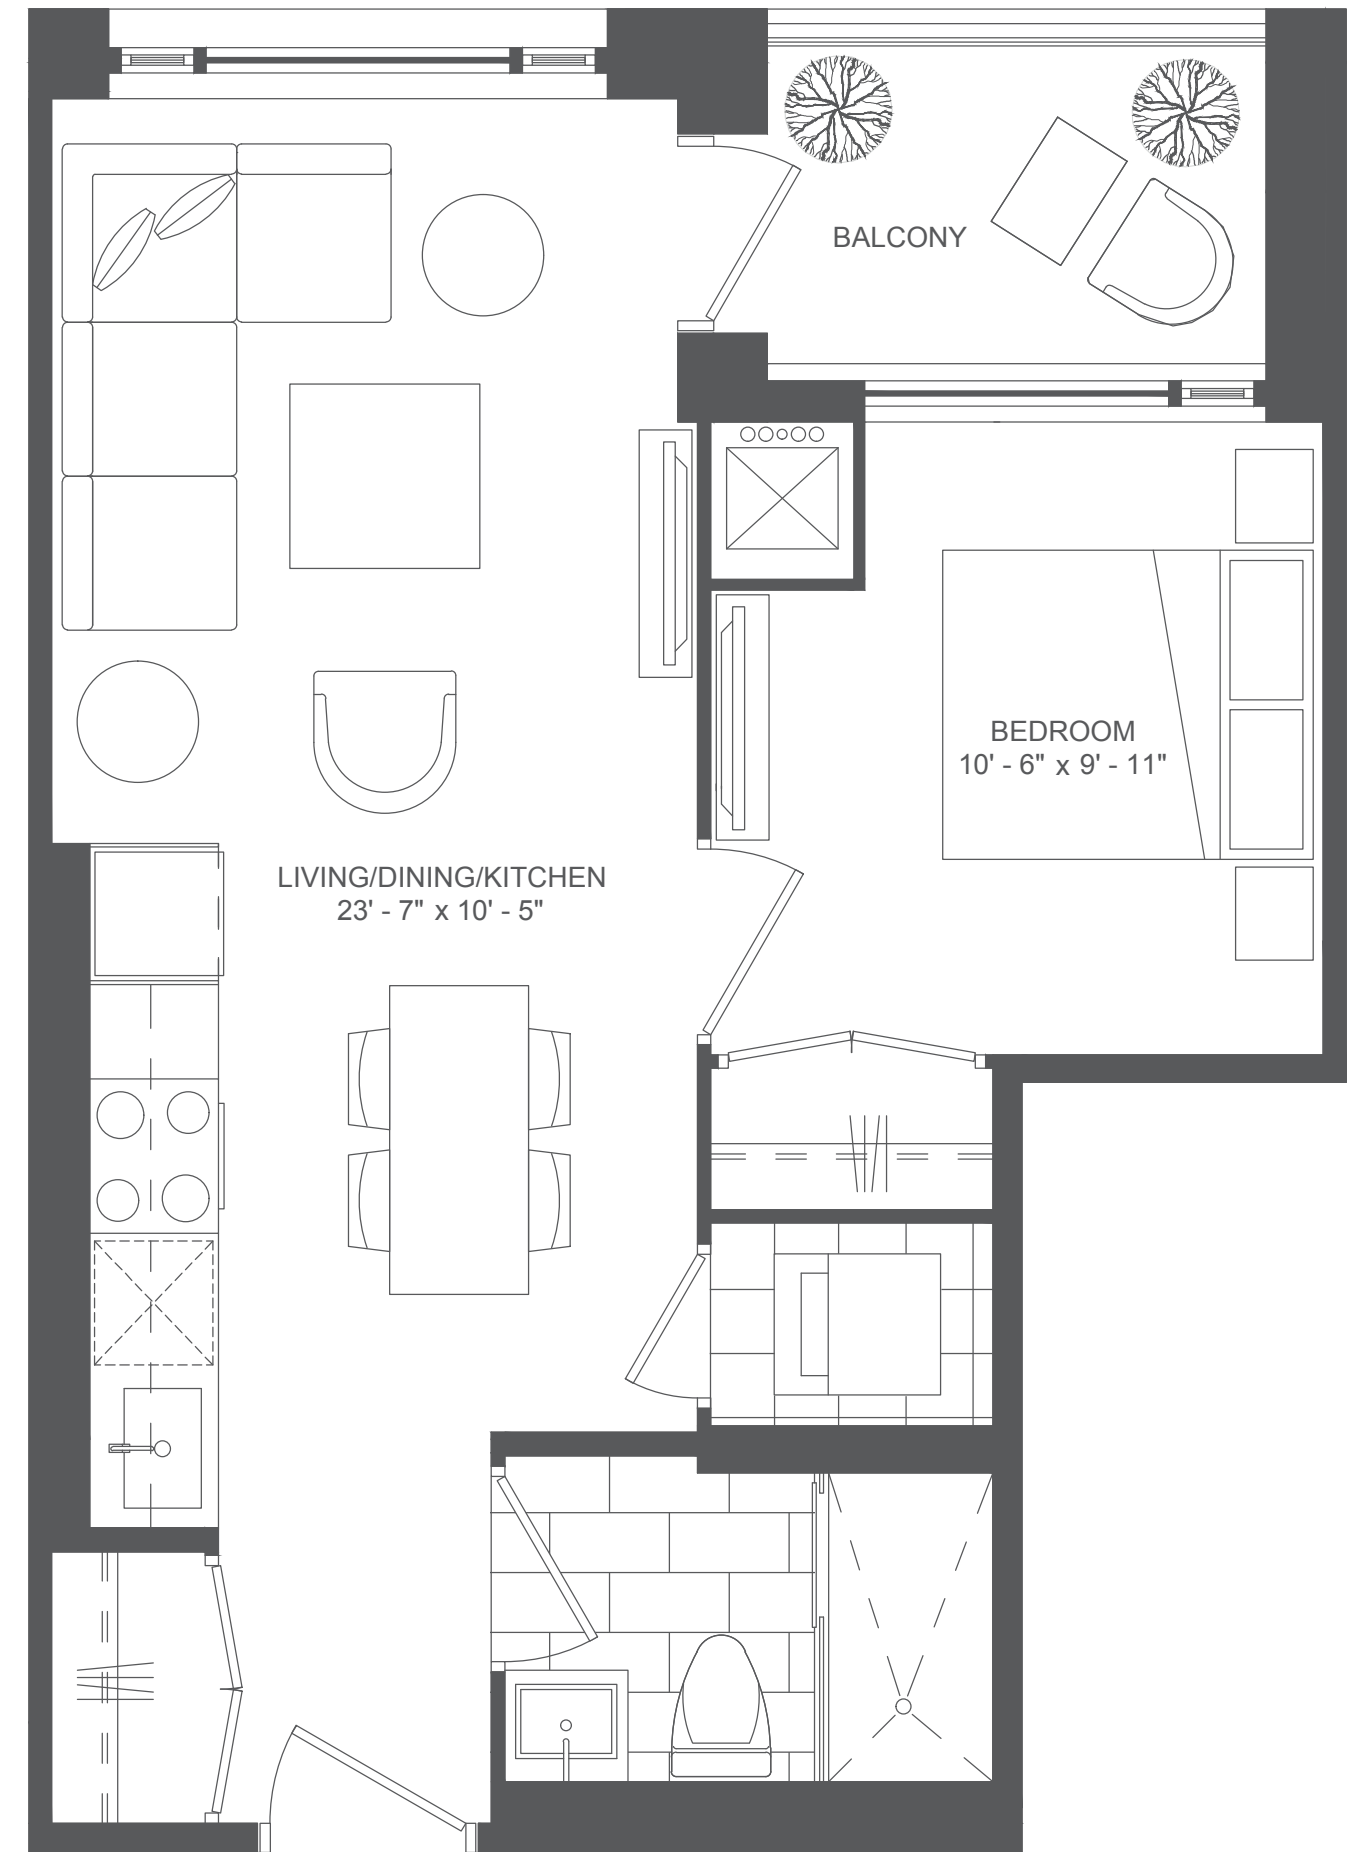

BLOOR WEST

VILLAGE

A SMALL VILLAGE IN A BIG CITY

Suite 1-B

525 SQ FT ~ 1 BEDROOM

FLOOR 3 & 4

One Bedroom Suites

Actual usable space may vary from stated area. Dimensions, specifications and architectural detailing are subject to changes without notice E. & O.E. All renderings are artist's concepts.