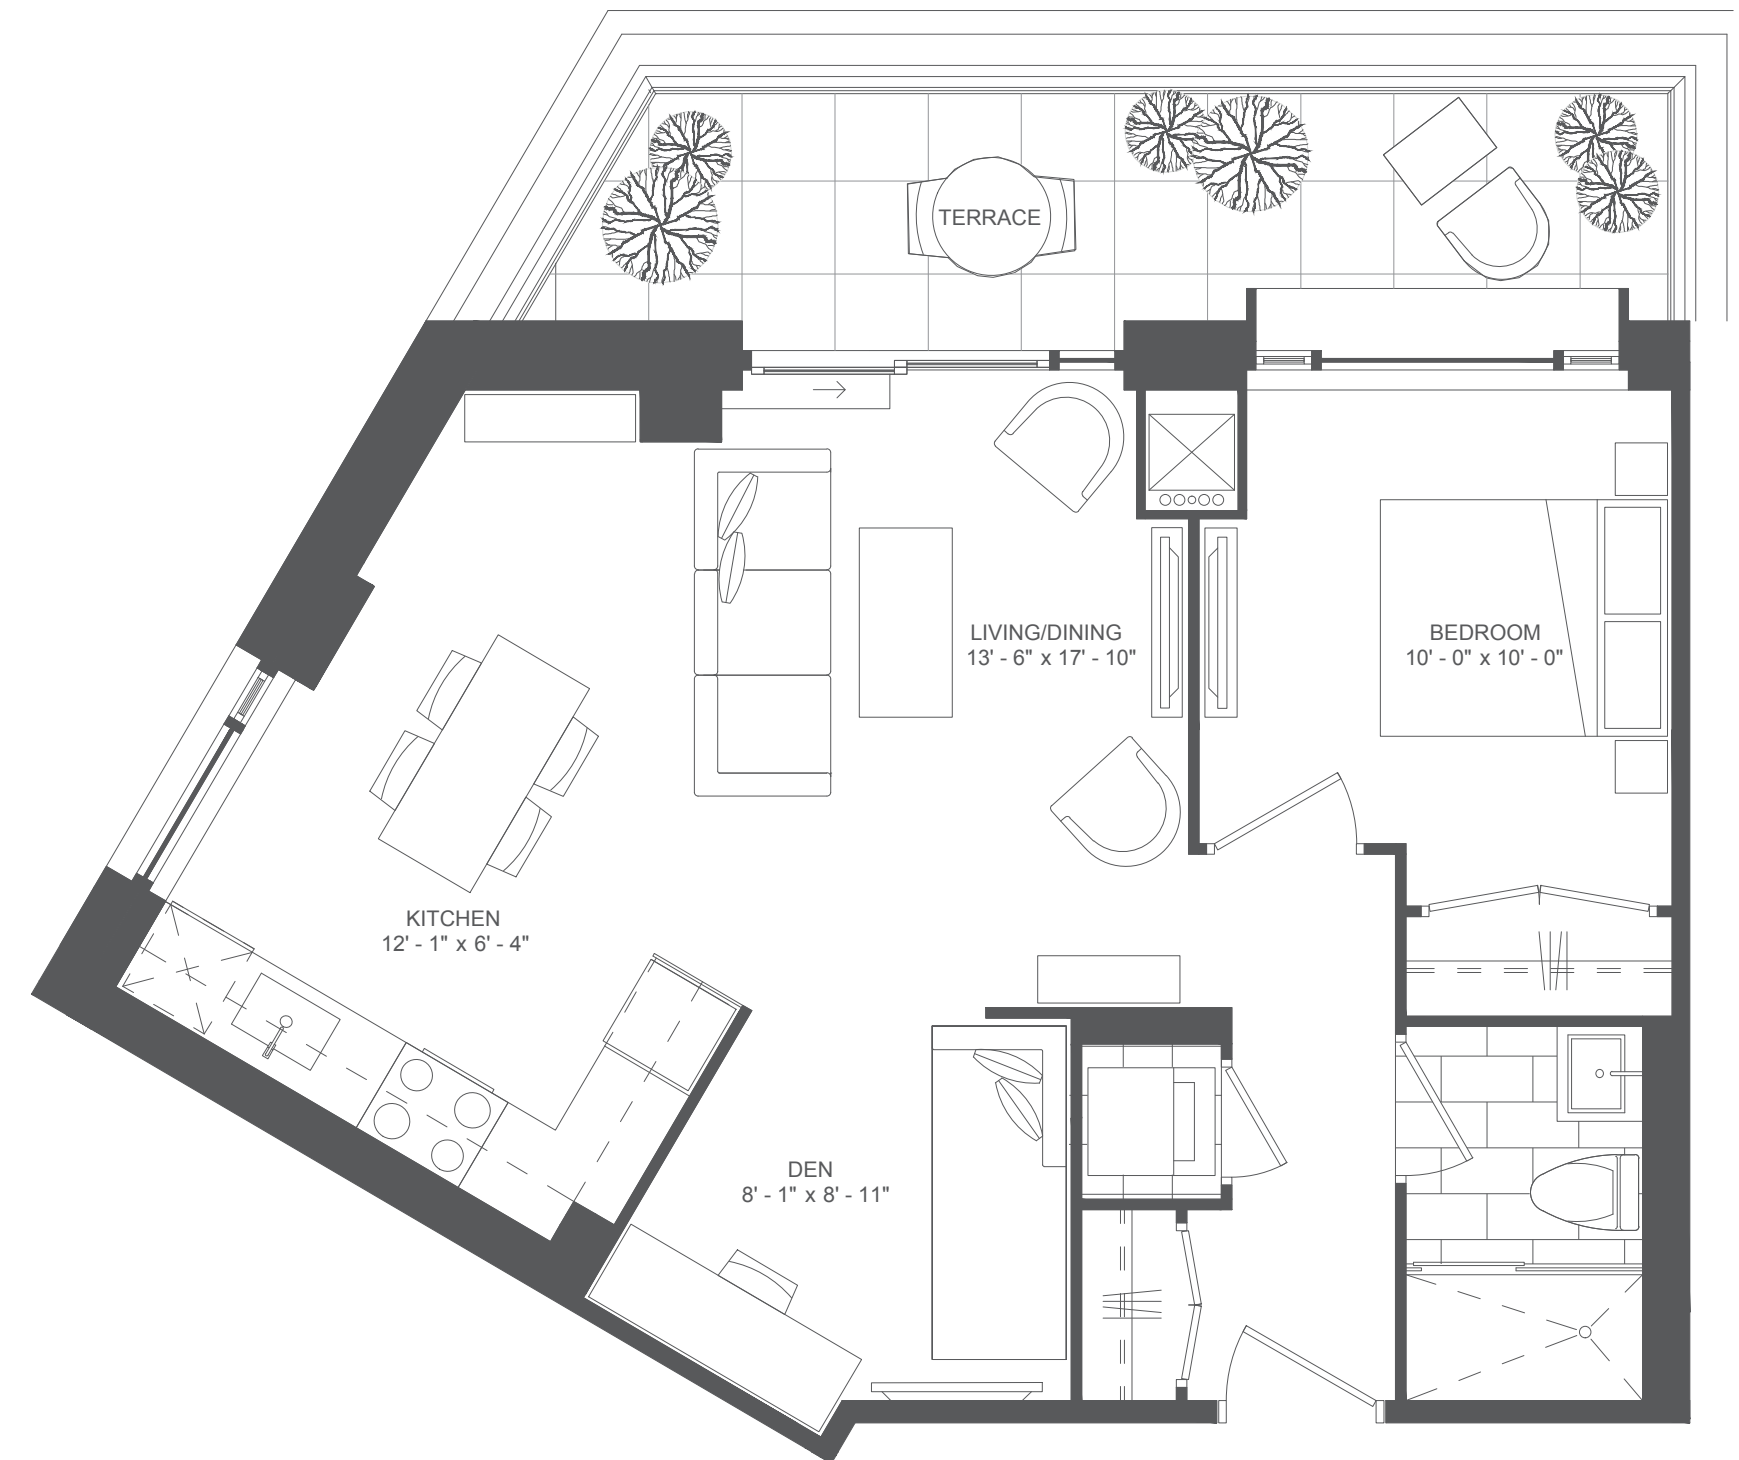

Suite 1D-H

693 SQ FT ~ 1 BEDROOM + DEN

FLOOR 5 & 6

One Bedroom + Den Suites

Actual usable space may vary from stated area. Dimensions, specifications and architectural detailing are subject to changes without notice E. & O.E. All renderings are artist's concepts.